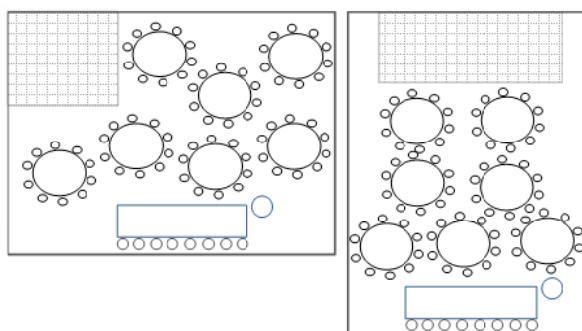

Contact us to discuss your very special day.

P: 0508 MARQUEE

P: 0508 627 7833