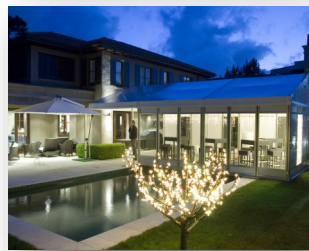

The wall panels can be opened to create entrances or service ways.

Premium Marquee

Includes all the features of a Traditional marquee but with a levelled, cassette flooring system.

The structure is not required to be pegged or weighted (subject to conditions).