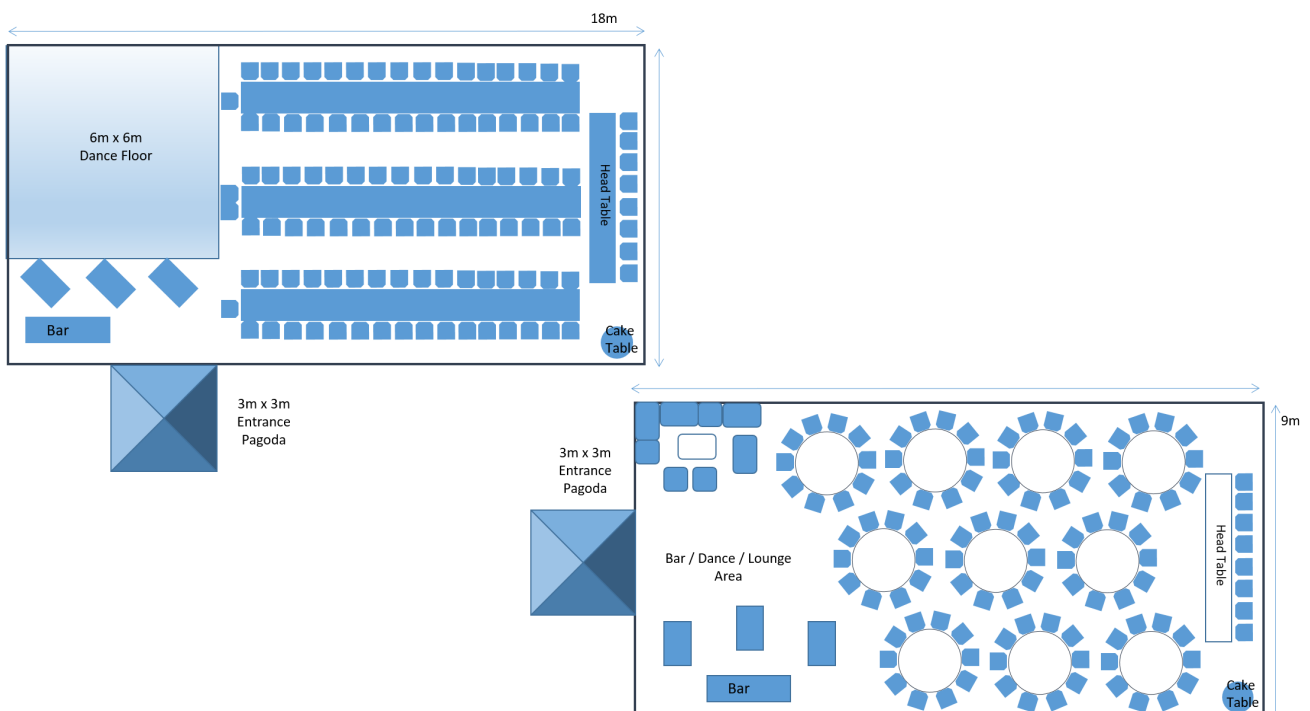

Suggested Marquee Floor Plans for 100 Guests:

Contact our friendly team to discuss your full requirements:

P: 508 627 7833 / E: info@platinumhire.co.nz